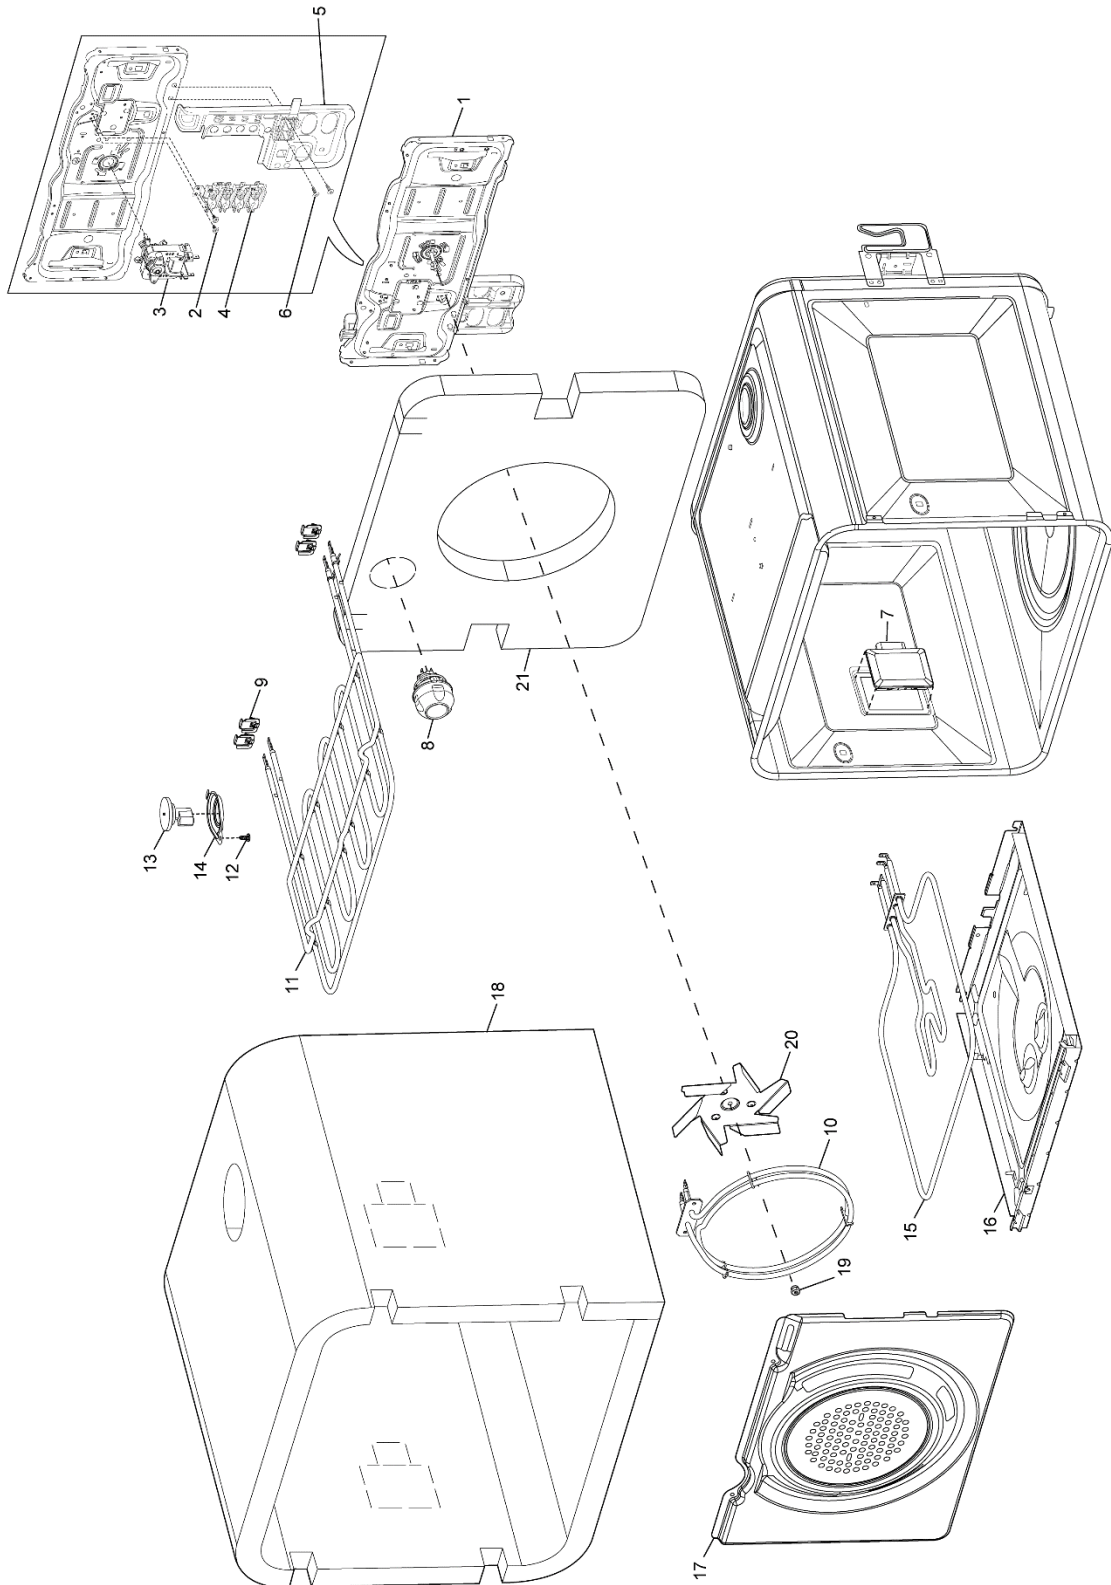

A11589701

MODEL: EVE614DSD

EVE614SD

OVEN

Ex 8461